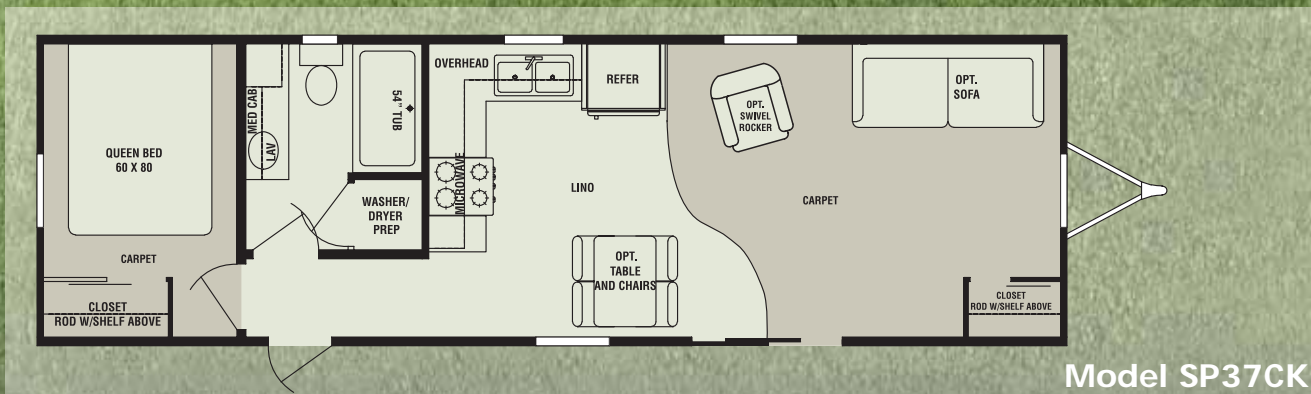

Simplicity

by CrossRoads

Deck, railing and stairs built on location by others.

Model SP37CK

CrossRoads

Simplicity
by CrossRoads

Standards & Options

Simplicity

SP37CK Kitchen with dining table

SP37CK Gas range with hood and microwave

SP37CK Living area

Popular Options

- Residential A/C
- Holding tanks
- Hurricane straps
- 16 gallon gas water heater in place of 20 gal. electric
- Dishwasher
- Furniture package including mattress and bed spread (varies by model)
- Additional dinette chair (varies by model)

Construction Standards

- Mobileflex 144" underbelly
- R-11 Floor and wall insulation
- Perimeter heating system
- A/C prep
- Wall stud spacing 16" OC (2"x4")
- Tough guard ice and water shield roof underlayment
- 30 Year architectural roof shingles
- R-22 Roof insulation
- 50 AMP electrical service
- Washer/dryer prep with vent
- 4/12 roof pitch

Exterior Standards

- Siding colors: white, clay, sage
- 10" White drip edge
- 12" vinyl full vent white soffit
- Front door with white vinyl sliding glass door with screen

Your Local Dealer